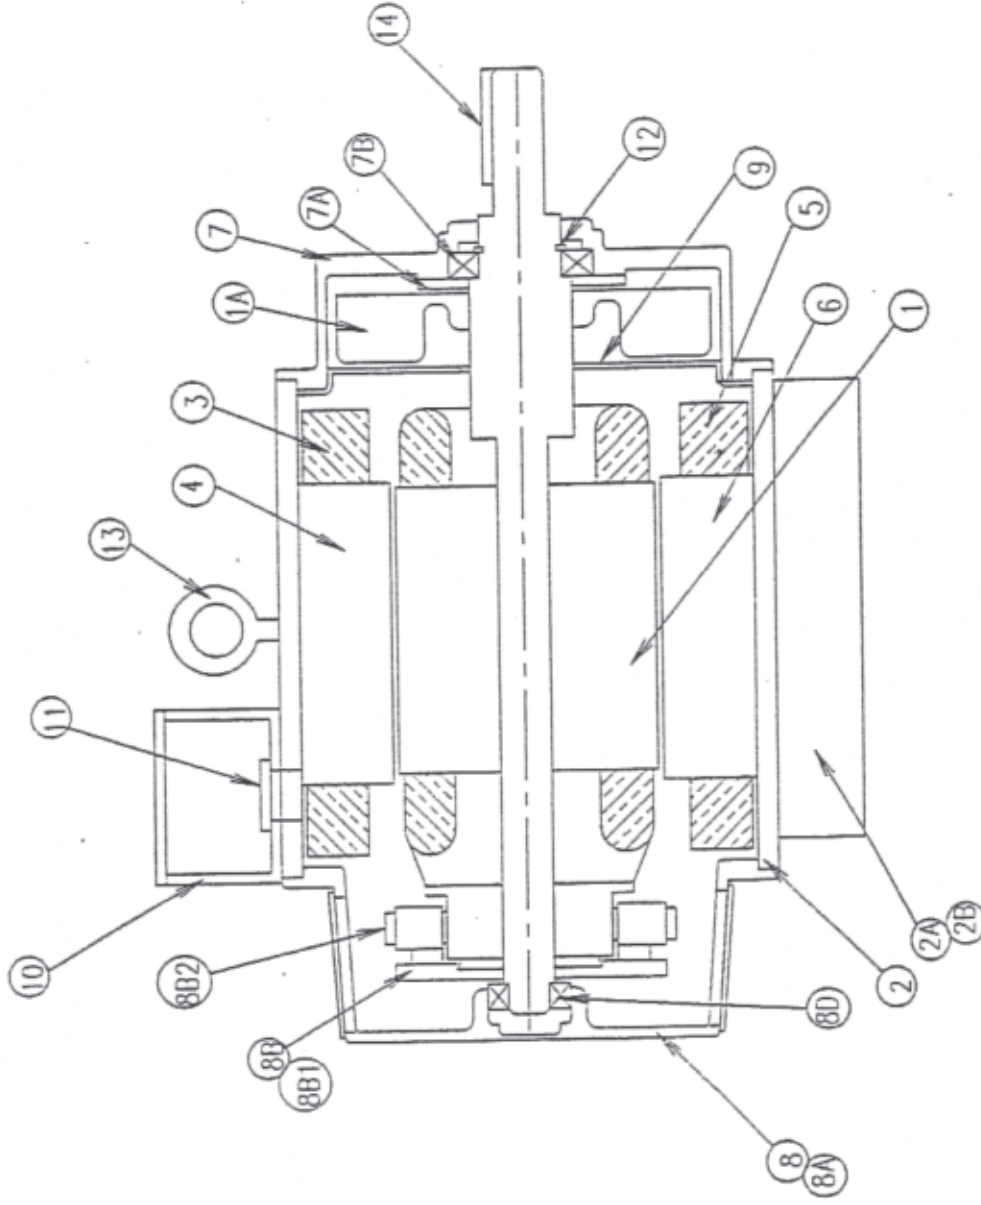

# SPARE PARTS LIST

ITEM	QTY	PART NO.	DESCRIPTION
1	1	655019	CMPL ARMATURE ASSEMBLY
1A	1	B-230504-01	FAN - DRILLED
2	1	C-460100-01A	STATOR RING & BASE ASSEMBLY
2A	2	A-690100A	BASE SECTION
2B	2	A-100219-02	BASE SUPPORT
3	2	B-441200-01	COMM COILS
4	2	B-452000-01	COMM POLES
5	4	B-441000-01	WATH COILS
6	4	B-451000-01	WATH FOLDS
7	1	C-210520	PULLEY COVER - DRILLED
7A	1	N/A	BEARING CAP - DRILLED
7B	1	A-900705-28	BEARING - PULLEY END
7C	2	A-100243-01	PULLEY COVER SCREEN
8	1	310C140A1	CMPL COMM COVER ASSEMBLY
8A	1	C-220512	COMM COVER - DRILLED
8B	1	310B137A1	CMPL BRUSH RING ASSEMBLY
8B1	1	310B137A2	BRUSH RING ASSEMBLY
8B2	4	900657A02	BRUSHES
8B3	4	310A137A8	BRUSH SPRINGS
8C	1	A-100242-01	COMM COVER SCREEN
8D	1	A-900705-26	BEARING - COMM END
9	2	310A121A3	BRUSH INSPECTION COVER GASKET
9F	2	A-100228	BRUSH INSPECTION COVER
10	2	311C025A1	FAN BAFFLE
11	1	B-100256	TERMINAL BOX
12	1	A-900200-03	CHASE NIPPLE
13	1	A-900220-02	BEARING RETAINING RING
14	1	A-900180-01	EYEBOLT
14	1	A-100022-08	KEY

OPT-25-18-WI308